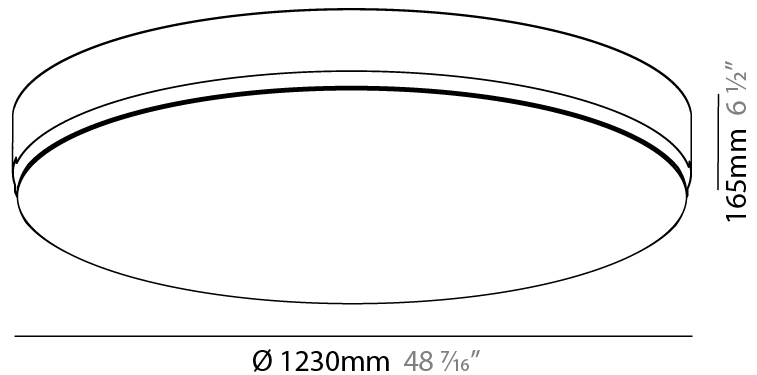

GENERAL

Series: Sign
Brand: Prolicht
Division: Architectural
Mounting Type: Trimless
Mounting Location: Ceiling
Subcategory: Ambient

PHYSICAL

Shape: Round
Diameter (mm): 1230
Diameter (in): 48 7/16
Height (mm): 165
Height (in): 6 1/2
Light Distribution: Direct
Weight (kg): 26.9
Weight (lbs): 59.304
Diffuser: PMMA - Opal
Fixture Material: Extruded Aluminum / Steel
Cut-out Measurements: 1255mm / 49 7/16"
Upon Request: Unique Sizes Unique Ceiling Thickness Unique Mounting Depth Spot Inserts

ELECTRICAL

Lamp Type: LED (Zhaga Standard)
Input Wattage (W): 213.5
Total Output Wattage (W): 183
Dimming: [Tri-Mode (Non-Dimming and Phase Dimming (120Vac only) and 0-10V Dimming)](#)
Driver Included: Yes
Driver Location: Integrated
Driver Type: Constant Current - Universal
Driver Class: Class 2
Input Voltage (V): 120 - 277
Constant Current (MA): 500

LED

Color Temperature (°K): [2700 / 3000 / 3500 / 4000](#)
Max. Delivered Lumen (lm): 18650 / 20070 / 20480
CRI: >80 CRI
Efficiency (%): 65% (5mm Perspex)|80%
Lamp Life (hrs): 50000
Upon Request: RGB-W Tunable White Special Color Temperature CRI90

OPTICAL

RATINGS AND CERTIFICATIONS

Certified By: Certified for North American Standards
IP rating: IP20