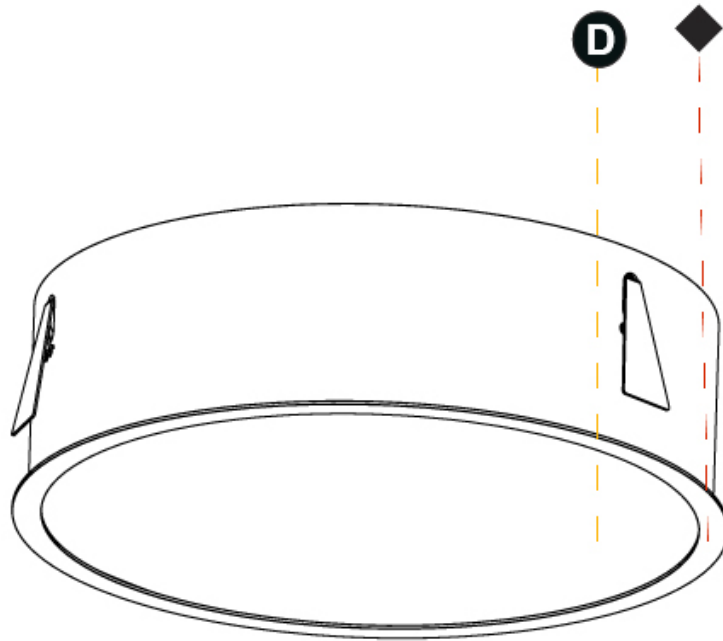

SIGN RECESSED

A37785-

PROJECT _____

TYPE _____

SPECIFIER _____

QUANTITY _____

DATE _____

A