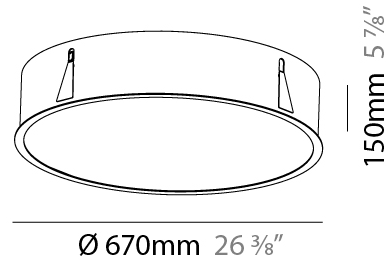

GENERAL

Series: Sign
Brand: Prolicht
Division: Architectural
Mounting Type: Recessed
Mounting Location: Ceiling
Subcategory: Ambient

PHYSICAL

Shape: Round
Diameter (mm): 670
Diameter (in): 26 ³/₈
Height (mm): 150
Height (in): 5 ⁷/₈
Ceiling Thickness (mm): 10 / 12 / 15 / 25
Ceiling Thickness (in): 3/8 or 1/2 or 9/16 or 1
Min. Recessing Depth (mm): 160
Min. Recessing Depth (in): 6 ⁵/₁₆
Light Distribution: Direct
Weight (kg): 8.574
Weight (lbs): 18.9
Diffuser: PMMA - Opal or Micro-Prism
Fixture Finish: SSR / BKV / CWI / CRY / HAB / UFT / ITA / RUA / FTG / MYG / LOD / PUS / FRO / FUP / KIA / POP / BLS / SPG / MEY / GOH / GUM / CHC / COM / ABZ / JAG / OBR / MOS / ROR
Fixture Material: Extruded Aluminum / Steel
Cut-out Measurements: 658mm / 25 7/8"

ELECTRICAL

Lamp Type: LED (Zhaga Standard)
Input Wattage (W): 66.5
Total Output Wattage (W): 57
Dimming: Tri-Mode (Non-Dimming and Phase Dimming (120Vac only) and 0-10V Dimming)
Driver Included: Yes
Driver Location: Integrated
Driver Type: Constant Current - Universal
Driver Class: Class 2
Input Voltage (V): 120 - 277
Constant Current (MA): 500

LED

Color Temperature (°K): 3000 / 4000
Max. Delivered Lumen (lm): 5880 / 6321 / 6450
Lamp Life (hrs): 50000

OPTICAL

RATINGS AND CERTIFICATIONS

Certified By: Certified for North American Standards
IP rating: IP20