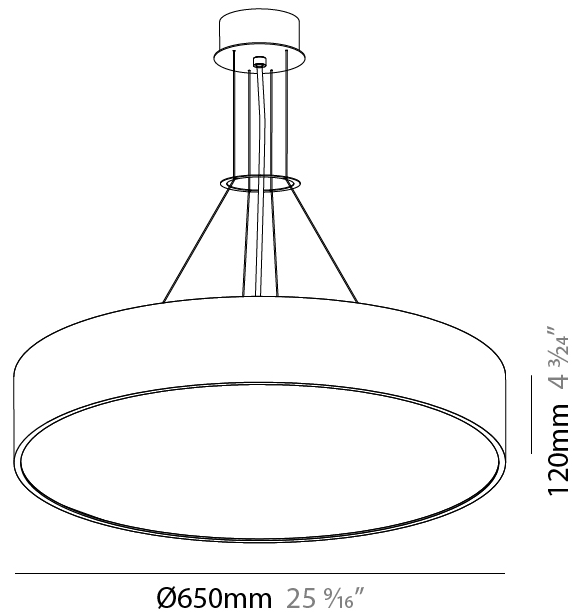

GENERAL

Series: Sign
Brand: Prolicht
Division: Architectural
Mounting Type: Suspension
Mounting Location: Ceiling
Subcategory: Pendant

PHYSICAL

Shape: Round
Diameter (mm): 650
Diameter (in): 25 ³/₁₆"
Depth (mm): 120
Depth (in): 4 ³/₄"
Max. Overall Height (mm): 2120
Max. Overall Height (in): 83 ⁷/₁₆"
Light Distribution: Direct / Indirect
Weight (kg): 8.8
Weight (lbs): 19.4
Diffuser: PMMA - Opal or Micro-Prism
Fixture Finish: SSR / BKV / CWI / CRY / HAB / UFT / ITA / RUA / FTG / MYG / LOD / PUS / FRO / FUP / KIA / POP / BLS / SPG / MEY / GOH / GUM / CHC / COM / ABZ / JAG / OBR / MOS / ROR
Fixture Material: Extruded Aluminum / Steel
Cable Details: 2000mm or 6000mm Transparent Cable

ELECTRICAL

Lamp Type: LED (Zhaga Standard)
Input Wattage (W): 66.5/18.6
Total Output Wattage (W): 57/16
Dimming: Tri-Mode (Non-Dimming and Phase Dimming (120Vac only) and 0-10V Dimming)
Driver Included: Yes
Driver Location: Integrated
Driver Type: Constant Current - Universal
Driver Class: Class 2
Input Voltage (V): 120 - 277
Constant Current (MA): 500/700

LED

Color Temperature (°K): 2700 / 3000 / 3500 / 4000
Max. Delivered Lumen (lm): 9430 / 10035 / 10240
CRI: >80 CRI
Efficiency (%): 86
Lamp Life (hrs): 50000

OPTICAL

RATINGS AND CERTIFICATIONS

Certified By: Certified for North American Standards
IP rating: IP20