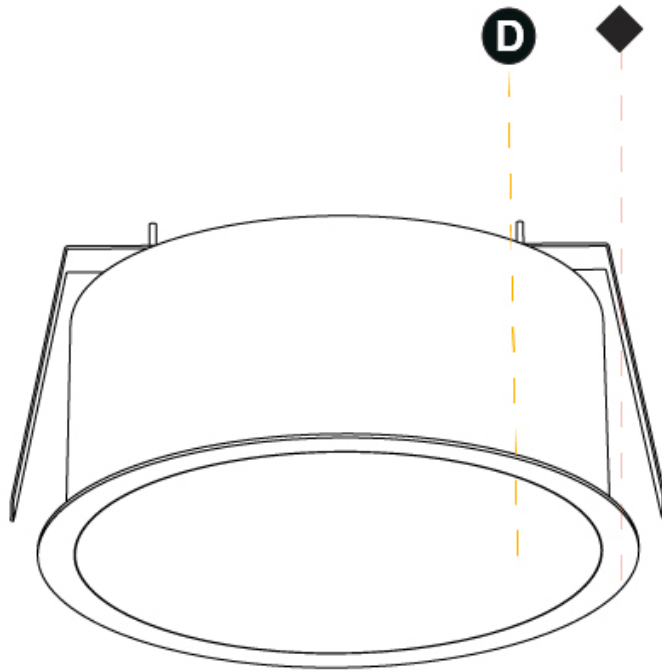

SIGN RECESSED

A37769-

PROJECT _____

TYPE _____

SPECIFIER _____

QUANTITY _____

DATE _____

A