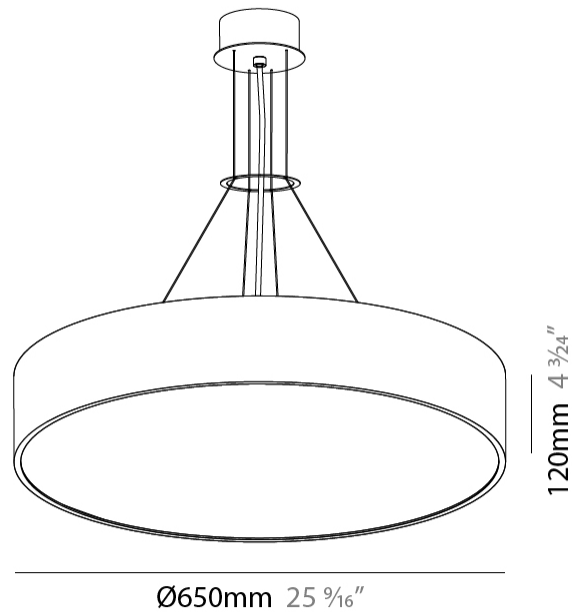

GENERAL

Series: Sign
Brand: Prolicht
Division: Architectural
Mounting Type: Suspension
Mounting Location: Ceiling
Subcategory: Pendant

PHYSICAL

Shape: Round
Diameter (mm): 650
Diameter (in): 25 ⁹/₁₆
Depth (mm): 120
Depth (in): 4 ³/₄
Max. Overall Height (mm): 2120
Max. Overall Height (in): 83 ⁷/₁₆
Light Distribution: Direct
Weight (kg): 8.505
Weight (lbs): 18.75
Diffuser: PMMA - Opal or Micro-Prism
Fixture Finish: SSR / BKV / CWI / CRY / HAB / UFT / ITA / RUA / FTG / MYG / LOD / PUS / FRO / FUP / KIA / POP / BLS / SPG / MEY / GOH / GUM / CHC / COM / ABZ / JAG / OBR / MOS / ROR
Fixture Material: Extruded Aluminum / Steel
Cable Details: 2000mm or 6000mm Transparent Cable

ELECTRICAL

Lamp Type: LED (Zhaga Standard)
Input Wattage (W): 66.5
Total Output Wattage (W): 57
Dimming: Tri-Mode (Non-Dimming and Phase Dimming (120Vac only) and 0-10V Dimming)
Driver Included: Yes
Driver Location: Integrated
Driver Type: Constant Current - Universal
Driver Class: Class 2
Input Voltage (V): 120 - 277
Constant Current (MA): 500

LED

Color Temperature (°K): 2700 / 3000 / 3500 / 4000
Max. Delivered Lumen (lm): 5535 / 6194 / 6358 / 6594
Nominal Lumen (lm): 7410 / 8292 / 8512 / 8828
CRI: >80 CRI
Efficiency (%): 73
Lamp Life (hrs): 50000

OPTICAL

Beam Angle: 110

RATINGS AND CERTIFICATIONS

Certified By: Certified for North American Standards
IP rating: IP20