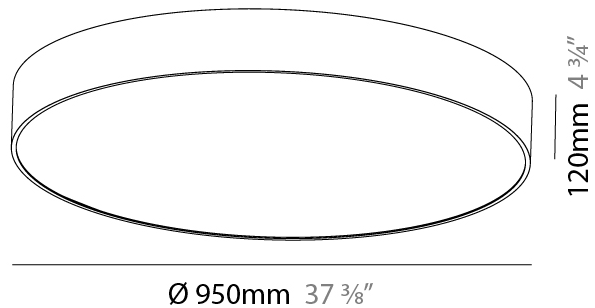

GENERAL

Series: Sign
Brand: Prolicht
Division: Architectural
Mounting Type: Surface
Mounting Location: Ceiling
Subcategory: Ambient

PHYSICAL

Shape: Round
Diameter (mm): 950
Diameter (in): 37 3/8
Height (mm): 120
Height (in): 4 3/4
Light Distribution: Direct
Weight (kg): 16.61
Weight (lbs): 36.619
Diffuser: PMMA - Opal or Micro-Prism
Fixture Finish: SSR / BKV / CWI / CRY / HAB / UFT / ITA / RUA / FTG / MYG / LOD / PUS / FRO / FUP / KIA / POP / BLS / SPG / MEY / GOH / GUM / CHC / COM / ABZ / JAG / OBR / MOS / ROR
Fixture Material: Extruded Aluminum / Steel

ELECTRICAL

Lamp Type: LED (Zhaga Standard)
Input Wattage (W): 118
Total Output Wattage (W): 111
Dimming: Tri-Mode (Non-Dimming and Phase Dimming (120Vac only) and 0-10V Dimming)
Driver Included: Yes
Driver Location: Integrated
Driver Type: Constant Current - Universal
Driver Class: Class 1
Input Voltage (V): 120 - 277
Constant Current (MA): 500

LED

Color Temperature (°K): 2700 / 3000 / 3500 / 4000
Max. Delivered Lumen (lm): 11061-11869 / 11540.48 - 12383.28 / 11776-12636
Nominal Lumen (lm): 16147.91 / 16847.48 / 17191.31
CRI: >80 CRI
Efficiency (%): 75
Lamp Life (hrs): 50000

OPTICAL

Beam Angle: Opal - 110 / Prismatic 94

RATINGS AND CERTIFICATIONS

Certified By: Certified for North American Standards
IP rating: IP20