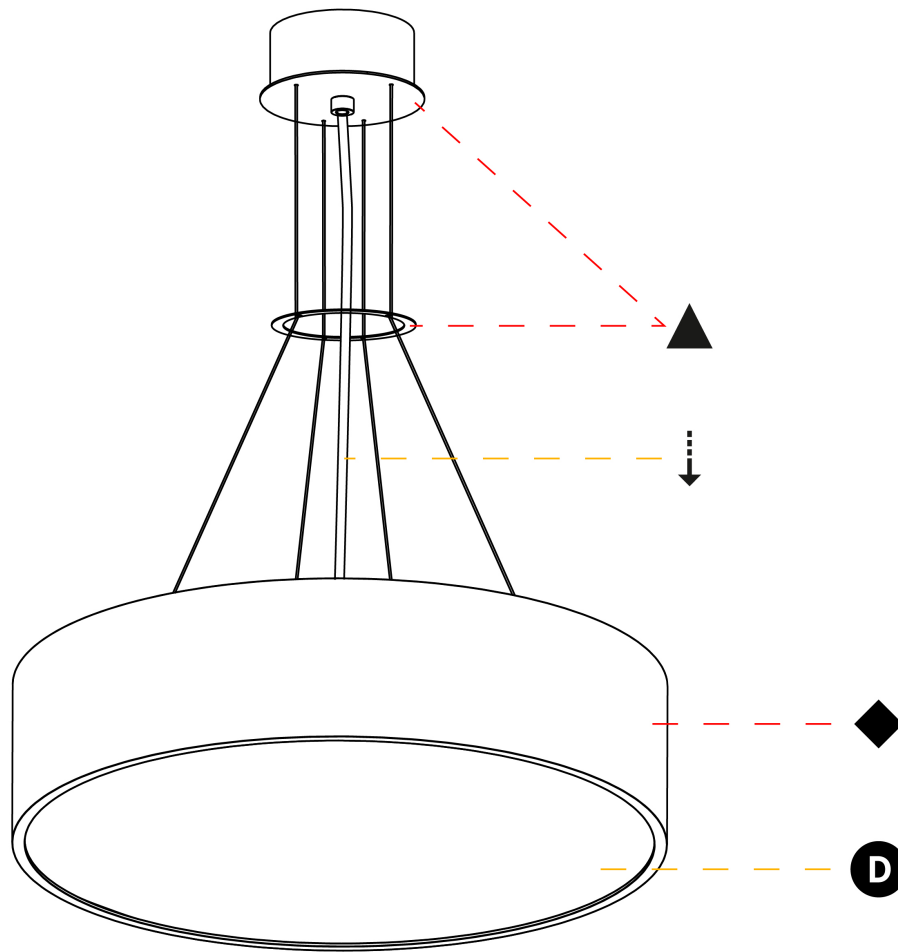

A30588-

PROJECT	_____
TYPE	_____
SPECIFIER	_____
QUANTITY	_____
DATE	_____

A