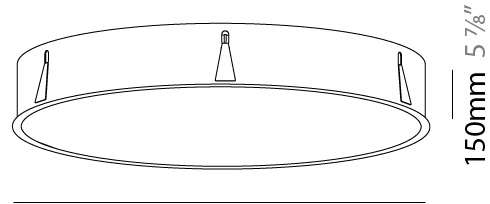

GENERAL

Series: Sign
Brand: Prolicht
Division: Architectural
Mounting Type: Recessed
Mounting Location: Ceiling
Subcategory: Ambient

PHYSICAL

Shape: Round
Diameter (mm): 970
Diameter (in): 38 ³/₁₆
Height (mm): 150
Height (in): 5 ⁷/₈
Ceiling Thickness (mm): 10 / 12 / 15 / 25
Ceiling Thickness (in): 3/8 or 1/2 or 9/16 or 1
Min. Recessing Depth (mm): 160
Min. Recessing Depth (in): 6 ⁵/₁₆
Light Distribution: Direct
Weight (kg): 16.545
Weight (lbs): 36.475
Diffuser: [PMMA - Opal or Micro-Prism](#)
Fixture Finish: [SSR / BKV / CWI / CRY / HAB / UFT / ITA / RUA / FTG / MYG / LOD / PUS / FRO / FUP / KIA / POP / BLS / SPG / MEY / GOH / GUM / CHC / COM / ABZ / JAG / OBR / MOS / ROR](#)
Fixture Material: Extruded Aluminum / Steel
Cut-out Measurements: 958mm / 37 11/16"

ELECTRICAL

Lamp Type: LED (Zhaga Standard)
Input Wattage (W): 129.8
Total Output Wattage (W): 111
Dimming: [Tri-Mode (Non-Dimming and Phase Dimming (120Vac only) and 0-10V Dimming)](#)
Driver Included: Yes
Driver Location: Integrated
Driver Type: Constant Current - Universal
Driver Class: Class 2
Input Voltage (V): 120 - 277
Constant Current (MA): 500

LED

[Color Temperature (°K): 3000 / 4000](#)
Max. Delivered Lumen (lm): 11450 / 12319 / 12570
CRI: >80 CRI
Lamp Life (hrs): 50000

OPTICAL

RATINGS AND CERTIFICATIONS

Certified By: Certified for North American Standards
IP rating: IP20

Ø 970mm 38 ³/₁₆"

150mm 5 ⁷/₈"

958mm
37 ¹¹/₁₆"

160mm
6 ⁵/₁₆"

10 - 25mm
³/₈" - 1"